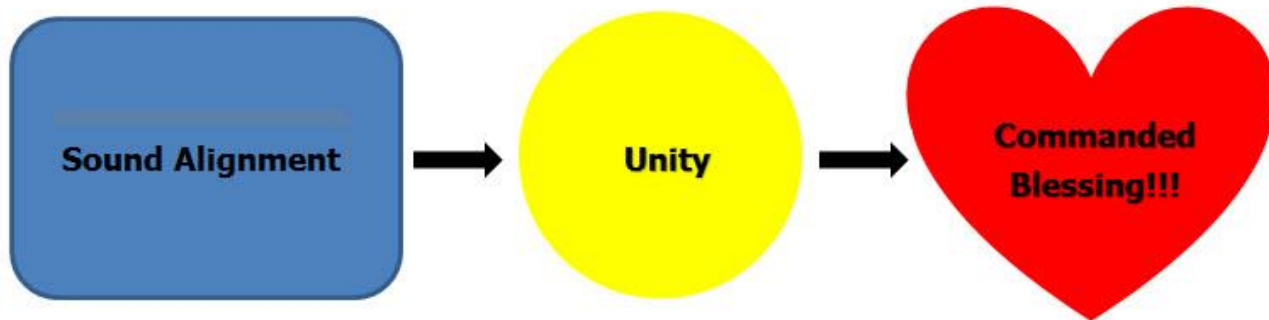

SOUND ALIGNMENT

KEYS TO EXECUTE YOUR KINGDOM MANDATE

10-Lesson Class with Cheryl-Ann Needham

SOUND ALIGNMENT

The purpose of this training program is to help you understand Sound Alignment and **discover** a new strategy - a clear way to hear from God's spirit - so you can apply techniques and a relational blueprint to accomplish your vision and receive His commanded blessing.

Sound Alignment brings Unity that Commands God's Blessing

Sound Alignment is the path to unity so you have His Commanded Blessing!

SOUND ALIGNMENT

In this class you will learn:

- How to prevent commonly taught traditions in the Church from interfering with Holy Spirit's direction about your alignments
- Why like vision is not the sole determiner of someone's alignment with you
- How to apply the Gideon principle to determine who to align with
- How to apply Team Shifts and Rest Signs for maximum impact
- How to discern if you have a Chemistry, Focus, or Timing issue and how to adjust for your success
- How to identify 7 timing considerations so you don't miss it
- Why "Relational Affinity" is interfering with your success and how to overcome
- And much more